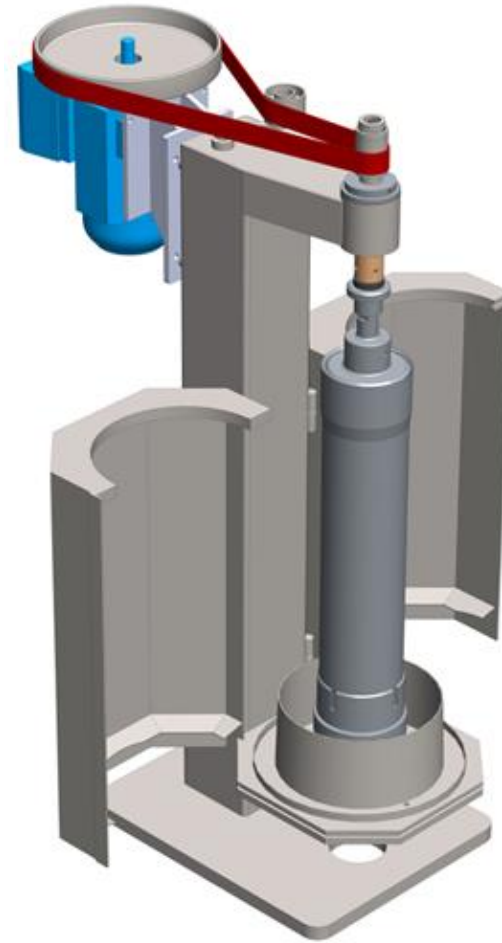

Clients

GRIFOLS

Baxter

omrix
Biopharmaceuticals

SRP

Features

- _100% accessibility.
- _Full opening body.
- _Easy maintenance.
- _Massive stainless steel frame.

SRPB

Features

- _Process:
- _Feeding.
- _Inlet.
- _Outlet.
- _Mother liquor outlet.

SRPB

Features

- _100 & accessibility.
- _Full opening body.
- _Easy maintenance.
- _Massive stainless Steel frame.

SRPB

Features

SRP/SRPB

Product range

| MODELS | Bowl Ø mm | Bowl Heigh Ø mm | Volume Lts. | Speed Rpm | G Factor | Motor Power Hp | Bowl Ø inch | Bowl Heigh Ø inch | Volume Cu. Ft. |
|-------------|--------------|-----------------------|----------------|--------------|-------------|----------------------|----------------|-------------------------|-------------------|
| SRBP 0,25 | 45 | 200 | 0,22 | 25000 | 15625 | 0,5 | 1,77 | 8 | 0,01 |
| SRBP 3 | 85 | 420 | 2,03 | 18000 | 15300 | 1 | 3,35 | 16 | 0,07 |
| SRP/SRPB 5 | 105 | 735 | 5,44 | 16000 | 15000 | 3 | 4,13 | 29 | 0,19 |
| SRP/SRPB 8 | 125 | 735 | 7,73 | 14700 | 15000 | 5 | 4,92 | 29 | 0,27 |
| SRP/SRPB 10 | 145 | 735 | 9,88 | 13700 | 15000 | 5,5 | 5,71 | 29 | 0,35 |