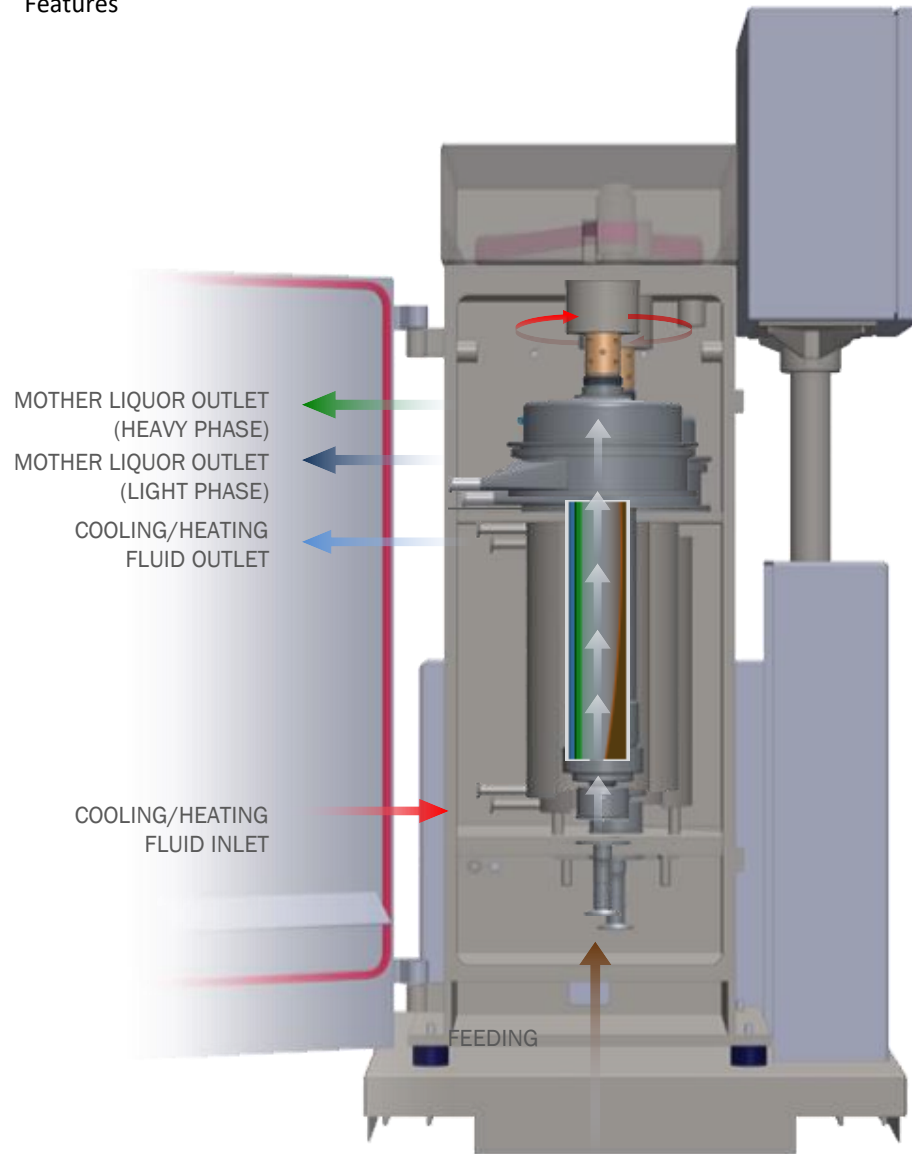

Features

- _Process:
- _Feeding.
- _Inlet.
- _Outlet.
- _Mother liquor outlet.

SRPB

Features

- _100 & accessibility.
- _Full opening body.
- _Easy maintenance.
- _Massive stainless Steel frame.

SRPB

Features